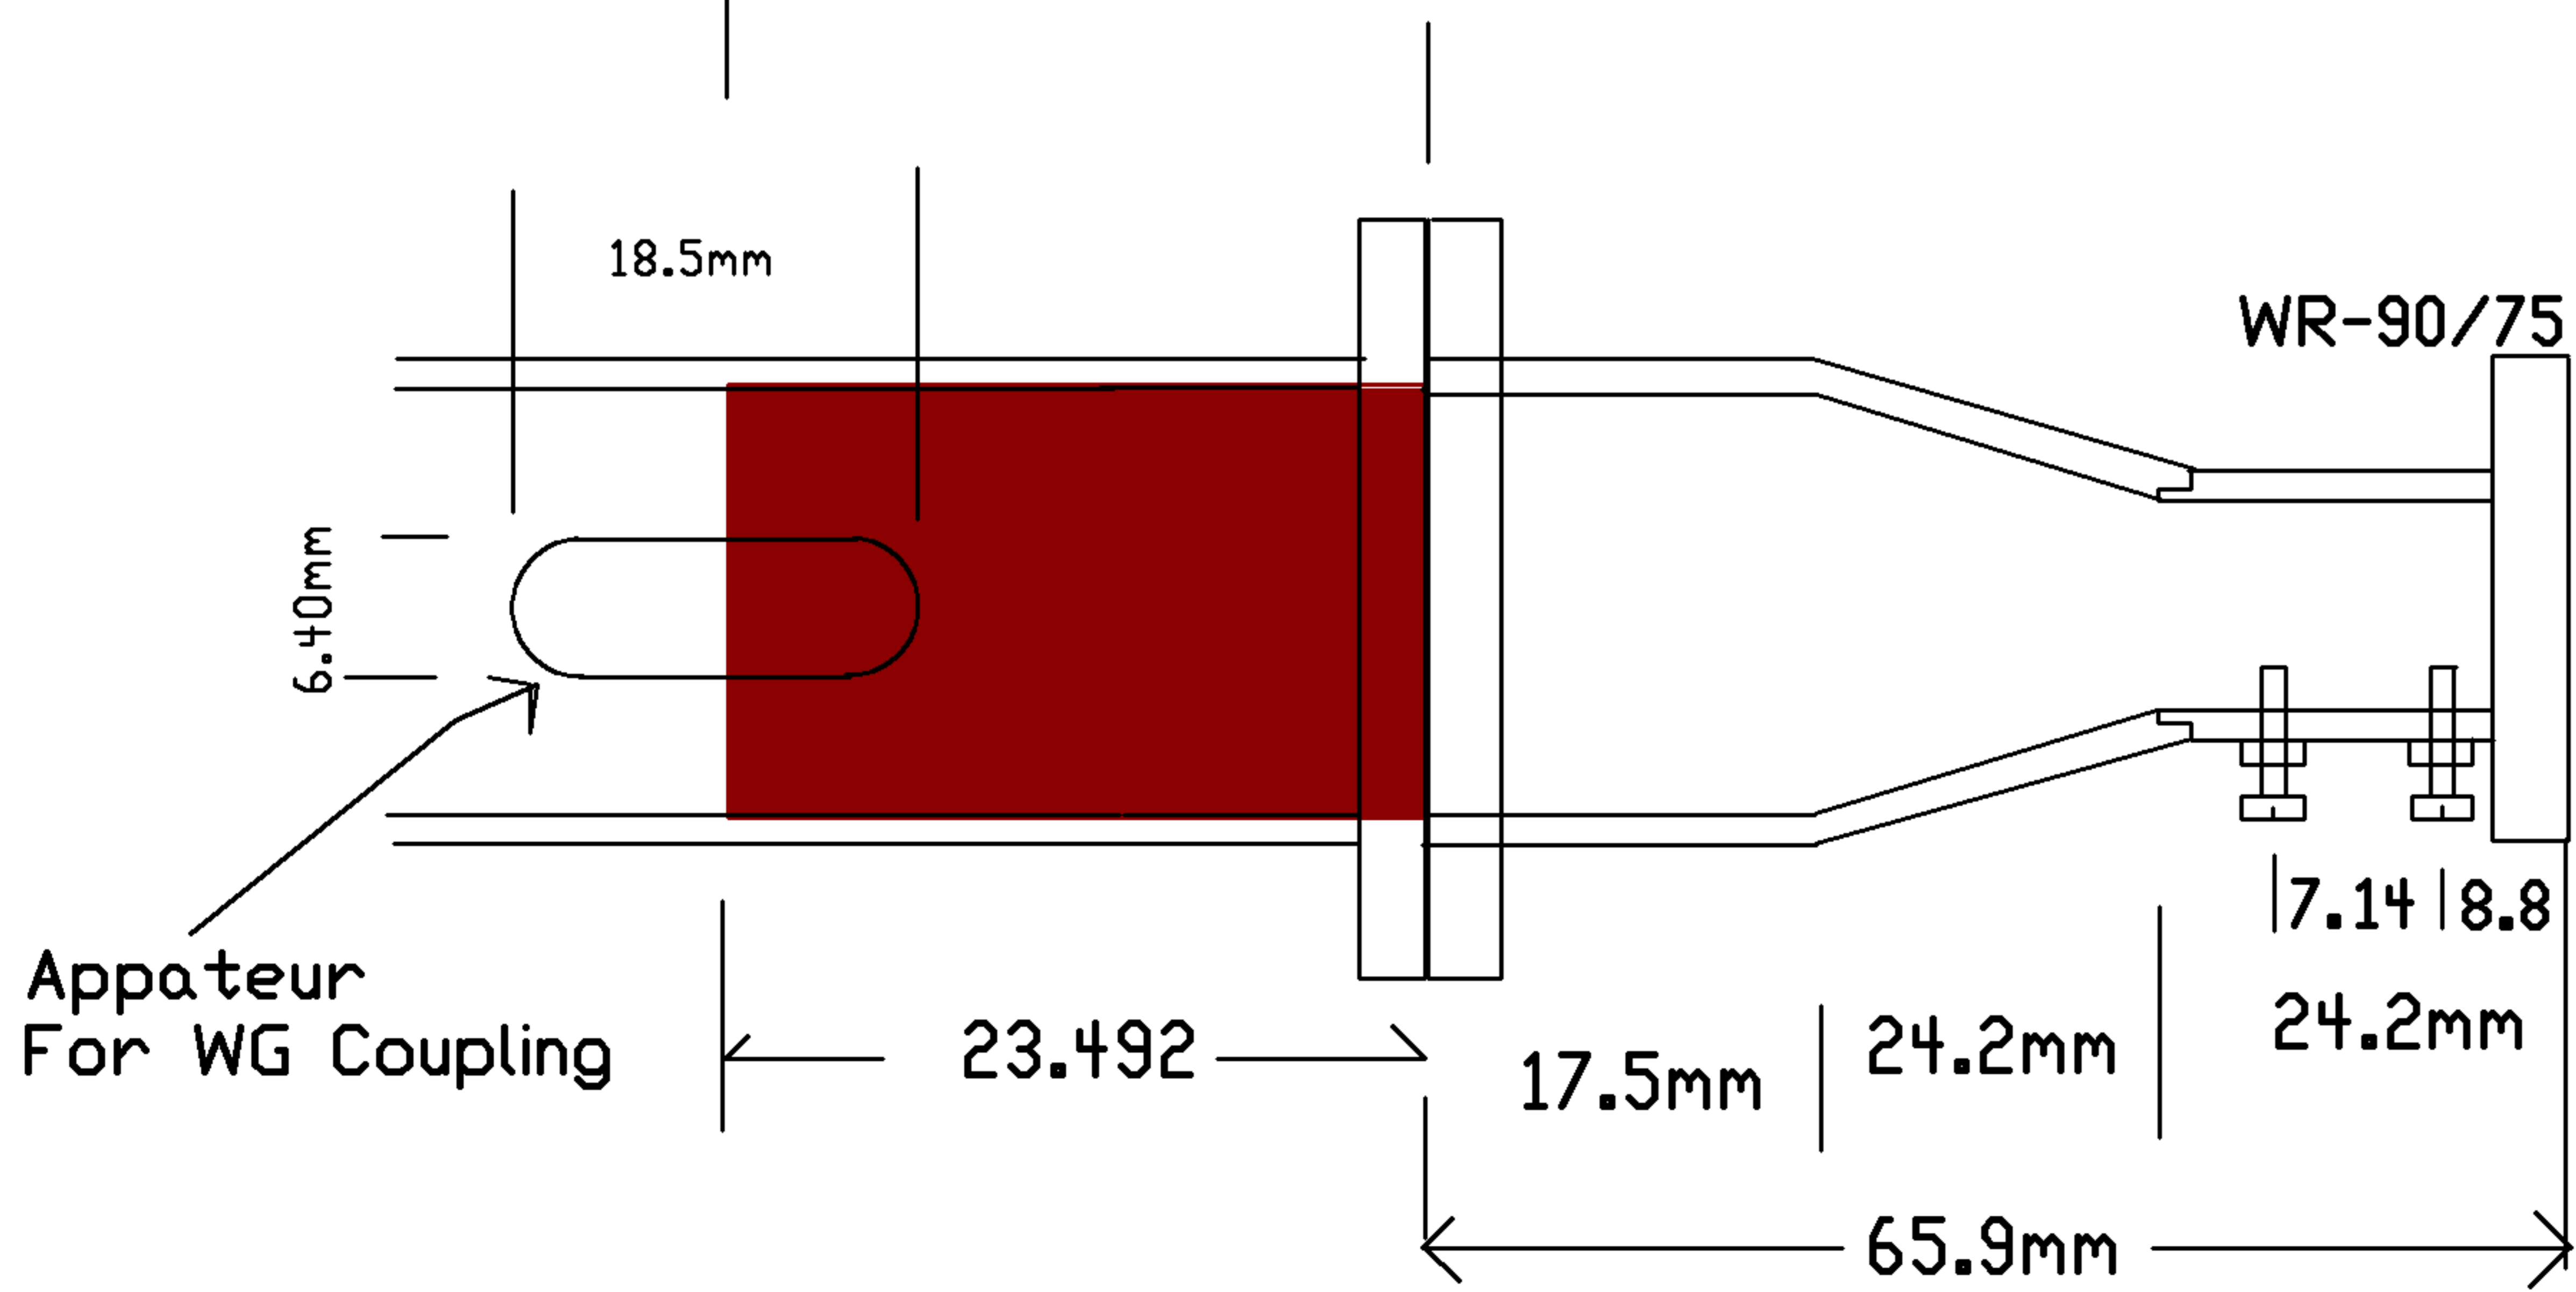

**DRAWING NOT TO SCALE**

Co:	?	Size:	A
Title:	3cm CP Feed / Super Scalar		
Board:	1" Schedule K Copper Pipe		
Author:	VE1ALQ	Size:	A
Date:	Aug-2008	Sheet	1 of 1