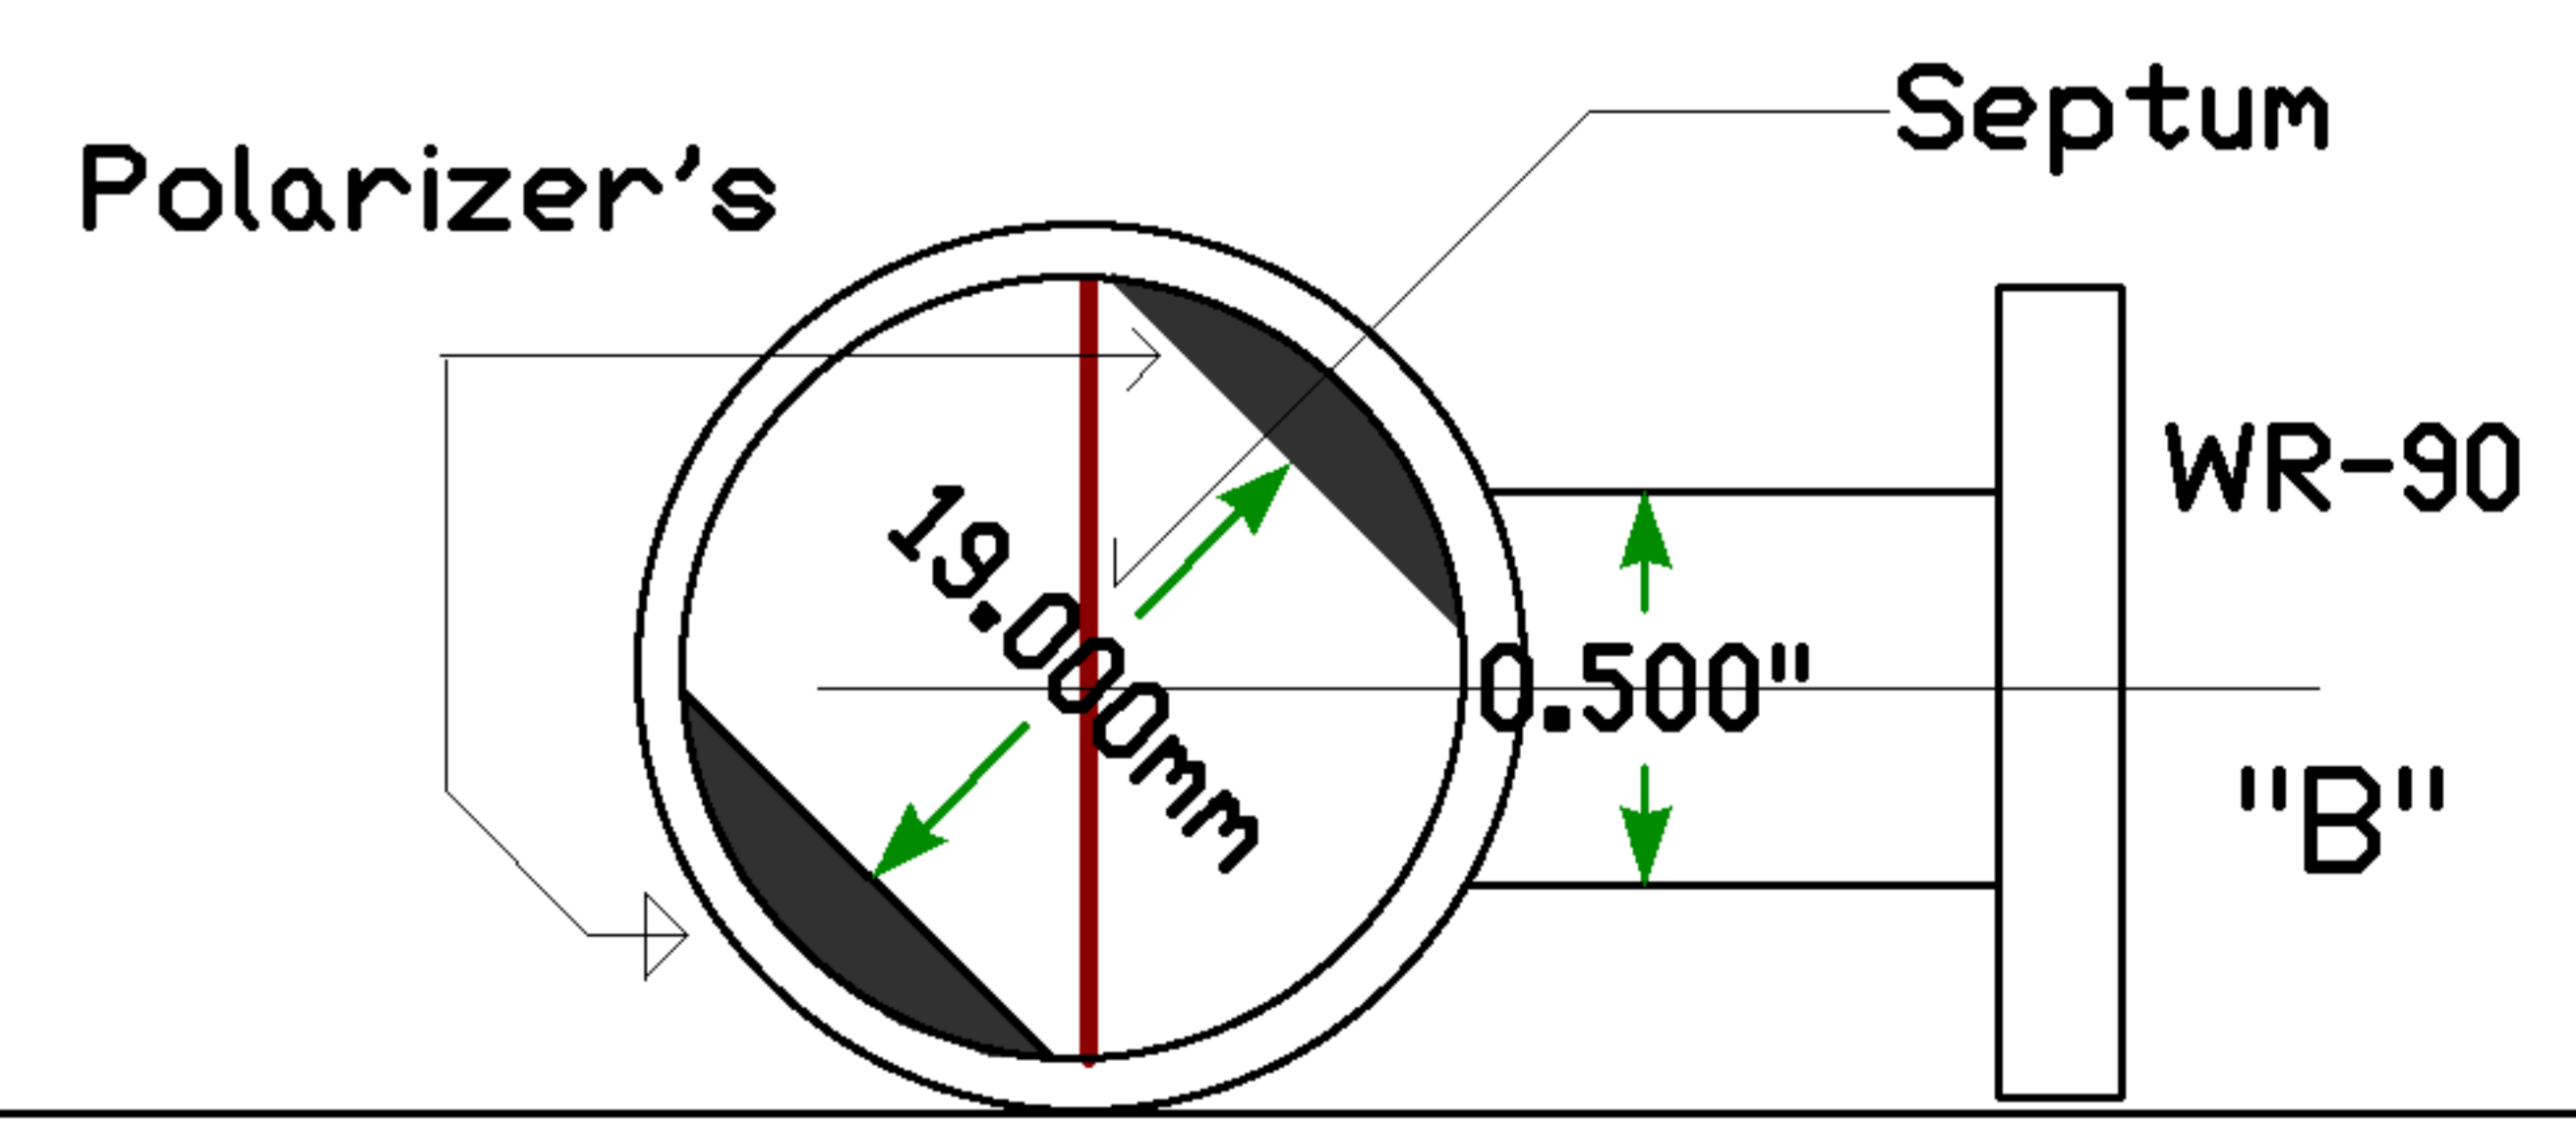

**DRAWING NOT TO SCALE**

Co:	?	Size:	A
Title:	3cm CP Feed / Super Scalar		
Board:	1" Schedule K Copper Pipe		
Author:	VE1ALQ	Size:	A
Date:	Aug-2008	Sheet	1 of 1