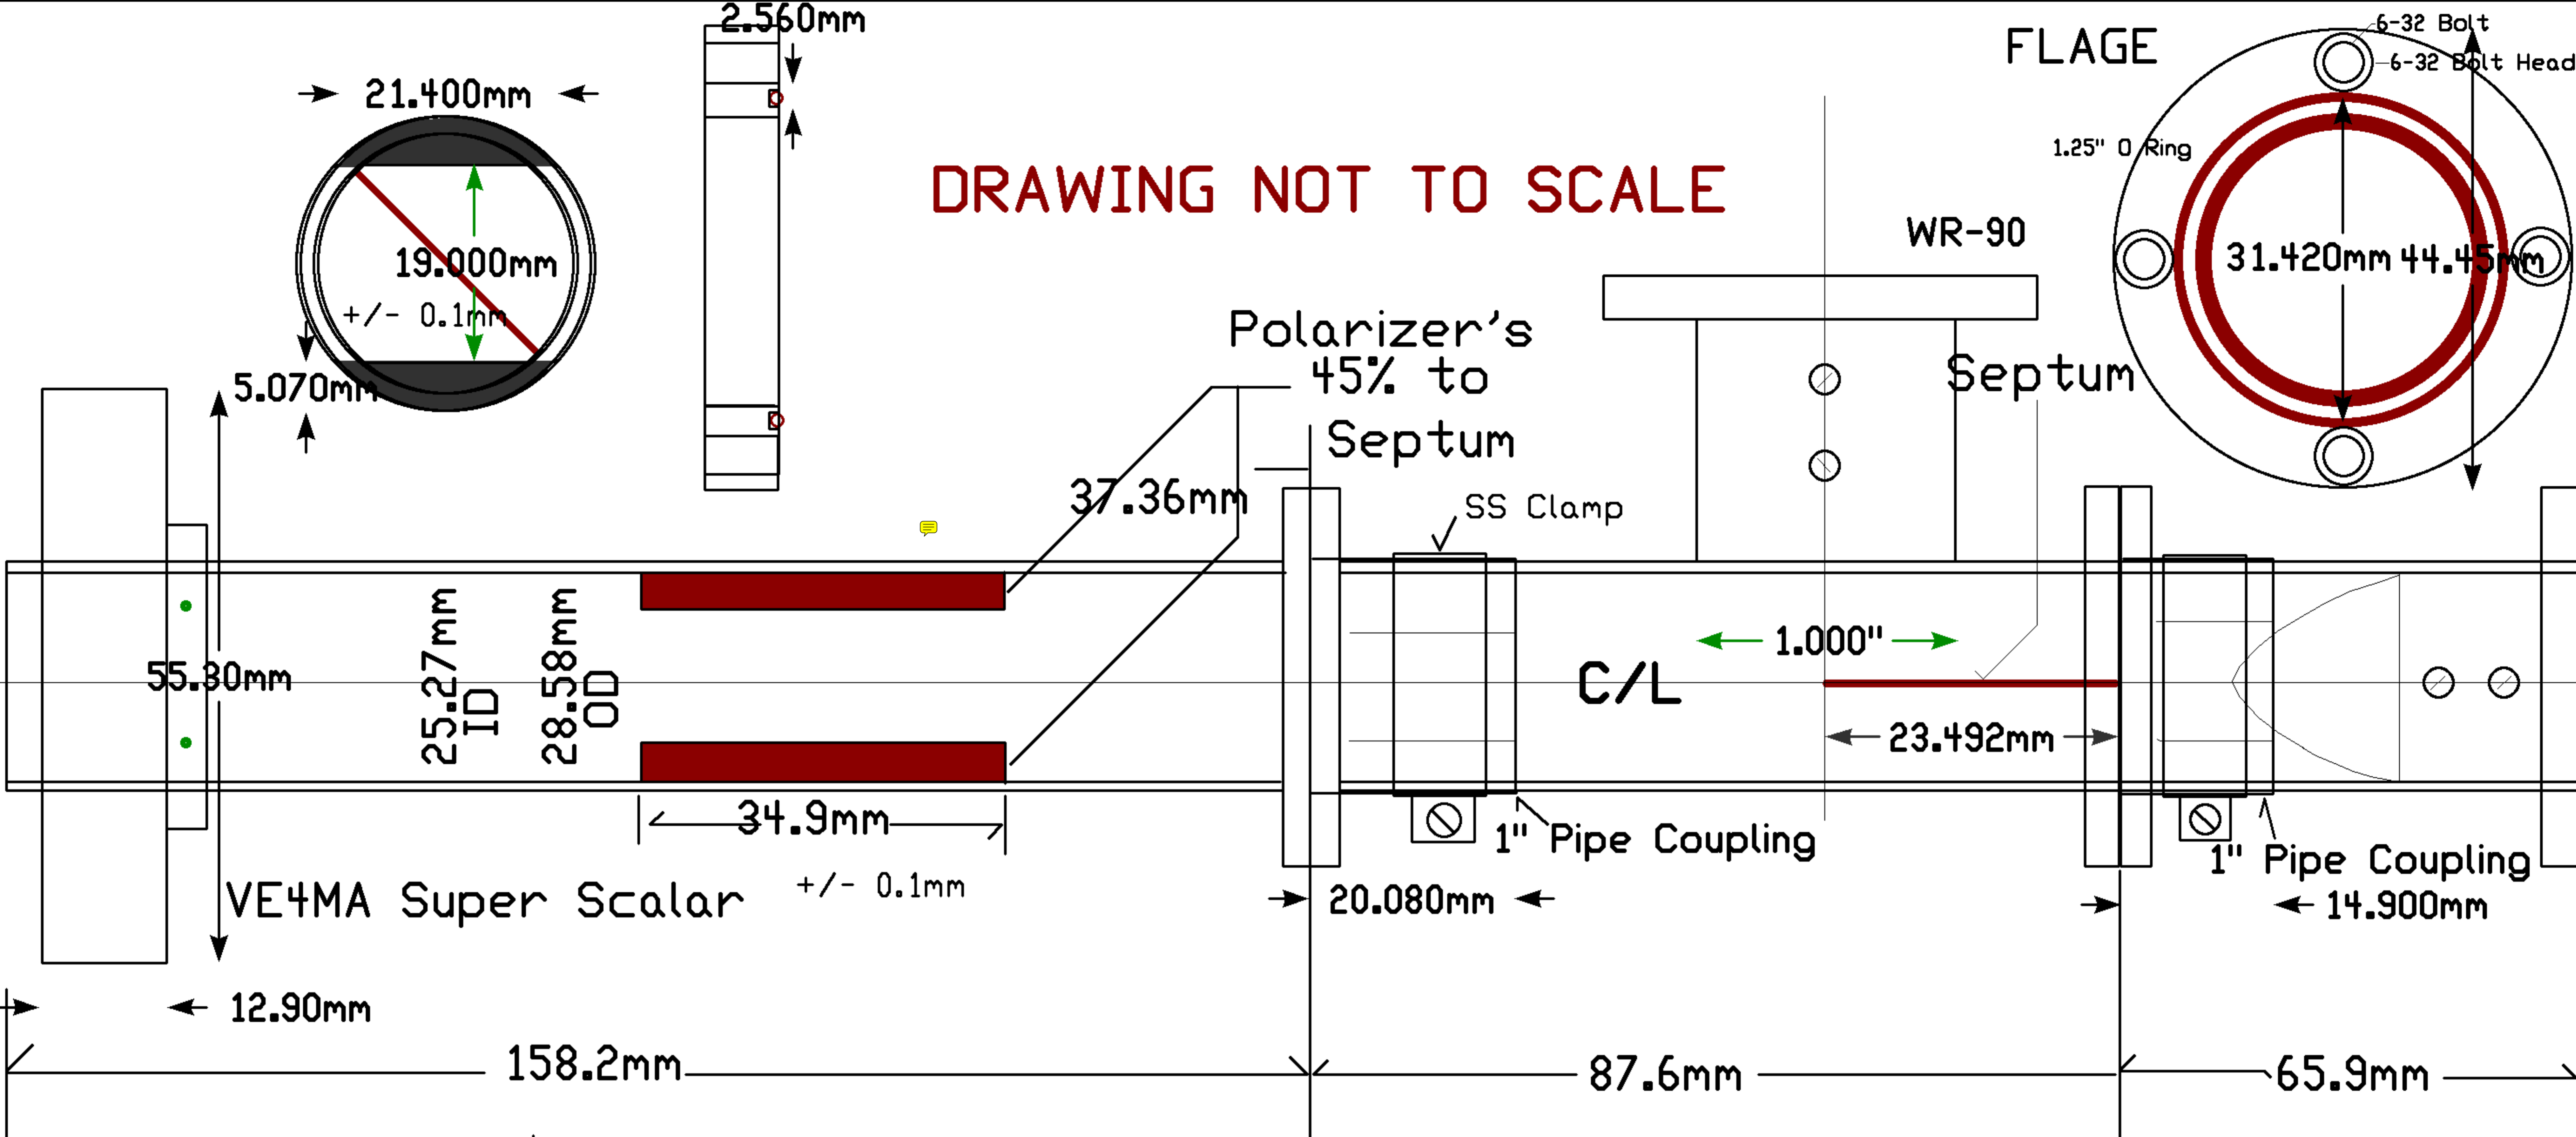

**DRAWING NOT TO SCALE**

Co:	?	Size:	A
Title:	3cm CP Feed / Super Scalar		
Board:	1" Schedule K Copper Pipe		
Author:	VE1ALQ	Size:	A
Date:	Aug-2008	Sheet	1 of 1